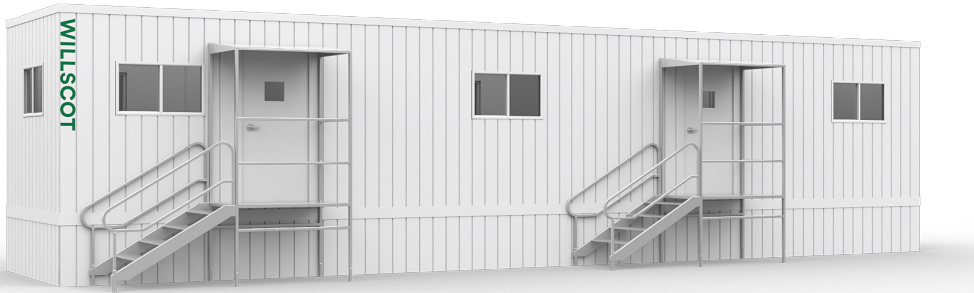

50' x 10' OFFICE TRAILER

+ —

In addition to your office solution, we can provide additional products and services that complete your space- creating a more productive, comfortable, and safe work environment.

CUSTOMIZATION

- Steps & Ramps
- Furniture & Appliances
- Technology
- Site Services
- Loss Protection

Dimensions

50' Long (including hitch)
 46' Box size
 10' Wide
 8' Ceiling height

Exterior Finish

Aluminum or wood siding
 I-Beam Frame
 Standard drip rail gutters