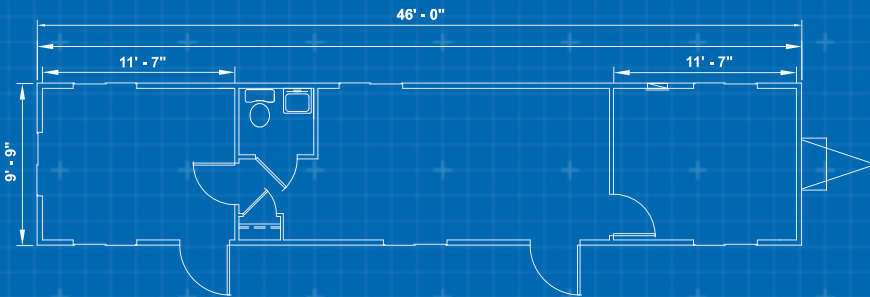

50' x 10' OFFICE TRAILER

+ —

In addition to your office solution, we can provide additional products and services that complete your space- creating a more productive, comfortable, and safe work environment.

CUSTOMIZATION

- Steps & Ramps
- Furniture & Appliances
- Technology
- Site Services
- Loss Protection

Dimensions

50' Long (including hitch)
 46' Box size
 10' Wide
 8' Ceiling height

Exterior Finish

Aluminum or wood siding
 I-Beam Frame
 Standard drip rail gutters