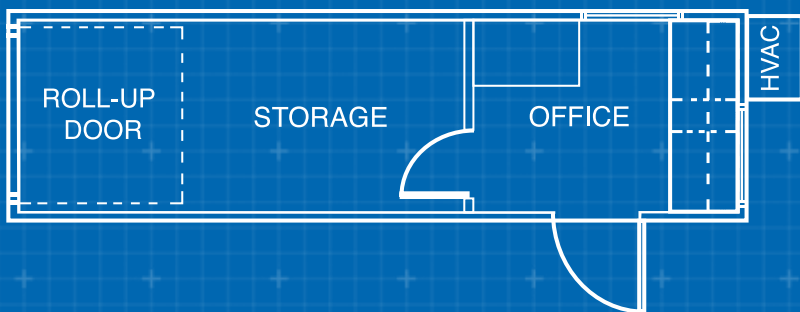

32' x 8' COMBO OFFICE / STORAGE CONTAINER

In addition to your office solution, we can provide additional products and services that complete your space- creating a more productive, comfortable, and safe work environment.

CUSTOMIZATION

- Steps & Ramps
- Furniture & Appliances
- Technology
- Site Services
- Loss Protection

Dimensions

32' Long (including hitch)
28' Box size
8' Wide

Exterior Finish

.019" aluminum or wood siding

Other

10' x 8' Private Office
18' x 8' Storage Area
Pull-up desk and 20-drawer file cabinet

** Photos are representational; actual products vary. Additional floor plans and specifications may vary from those shown and are subject to in-stock availability*